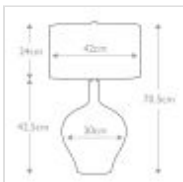

30244

1 Light Table Lamp - Green, Turquoise And Gold

DETAILS	
FAMILY	Eden Park
SUITABLE LOCATION	Interior
GUARANTEE	General 2 Year Guarantee
FINISH	Green, Turquoise And Gold
FITTING HEIGHT	705mm
DIAMETER	420mm
POWER SOURCE	Plug
VOLTAGE	220-240v 50hz
MAXIMUM WATTAGE	60W
NUMBER OF LAMPS	1
SOCKET	E27
INTEGRATED LED	No
CLASS	Class I
BUILD MATERIALS	Ceramic
DIMMABLE FITTING	Compatible With Dimmable Smart Lamps
PRODUCT WEIGHT	4.15kg
BOX DIMENSIONS	44 X 43 X 71cm
BOX WEIGHT	6.20 Kg