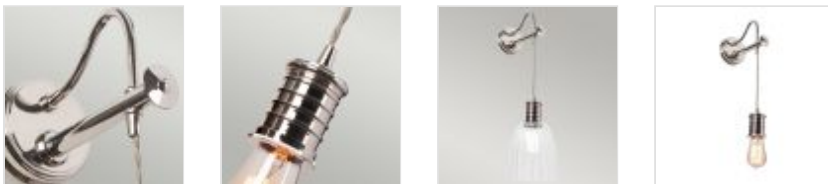

27198

1 Light Wall Light - Polished Nickel

DETAILS	
FAMILY	Douille
SUITABLE LOCATION	Interior
GUARANTEE	General 2 Year Guarantee
FINISH	Polished Nickel
FITTING HEIGHT	324mm-1224mm
WIDTH	170mm
PROJECTION/DEPTH	197mm
POWER SOURCE	Mains Voltage
VOLTAGE	220-240v 50hz
MAXIMUM WATTAGE	60W
NUMBER OF LAMPS	1
SOCKET	E27
INTEGRATED LED	No
CLASS	Class I
BUILD MATERIALS	Brass, Ribbed Glass
DIMMABLE FITTING	Compatible With Dimmable Lamps
PRODUCT WEIGHT	1.17kg
BOX DIMENSIONS	22 X 15 X 37cm
BOX WEIGHT	1.30 Kg

PRODUCT DETAILS

This 1 light wall light in Polished Nickel brings a touch of classic industrial design to your interior decor. The sturdy lamp holder and twisted fabric cable with adjustable length add a vintage feel, while the clear ribbed glass shade refracts the lamplight in an eye-catching pattern. Ideal for hallways, reading corners, or as accent lighting in living rooms.