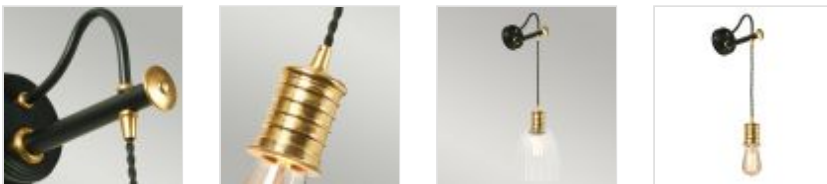

27199

1 Light Wall Light - Black / Polished Brass

DETAILS	
FAMILY	Douille
SUITABLE LOCATION	Interior
GUARANTEE	General 2 Year Guarantee
FINISH	Black/Polished Brass
FITTING HEIGHT	324mm-1224mm
WIDTH	170mm
PROJECTION/DEPTH	197mm
POWER SOURCE	Mains Voltage
VOLTAGE	220-240v 50hz
MAXIMUM WATTAGE	60W
NUMBER OF LAMPS	1
SOCKET	E27
INTEGRATED LED	No
CLASS	Class I
BUILD MATERIALS	Brass, Ribbed Glass
DIMMABLE FITTING	Compatible With Dimmable Lamps
PRODUCT WEIGHT	1.17kg
BOX DIMENSIONS	22 X 15 X 37cm
BOX WEIGHT	1.30 Kg

PRODUCT DETAILS

This 1 light wall light in Black with Polished Brass accents brings a touch of classic industrial design to your interior decor. The sturdy lamp holder and twisted fabric cable with adjustable length add a vintage feel, while the clear ribbed glass shade refracts the lamplight in a eye-catching pattern. Ideal for hallways, reading corners, or as accent lighting in living rooms.