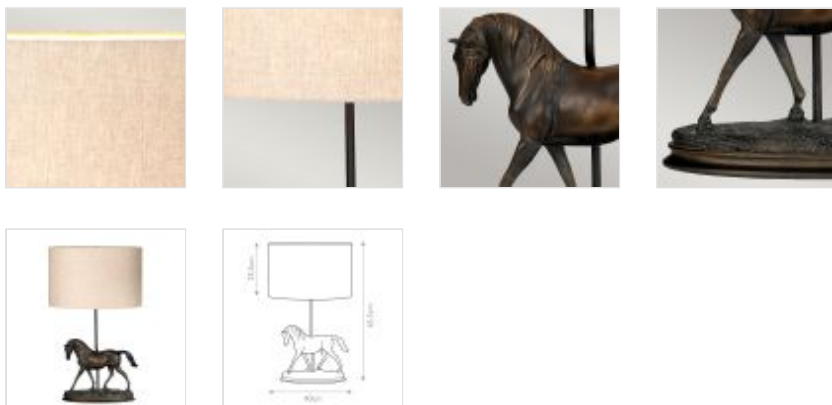

51267

1 Light Table Lamp With Oval Shade - Bronze Gold Patina

DETAILS	
FAMILY	Spirit
SUITABLE LOCATION	Interior
GUARANTEE	General 2 Year Guarantee
FINISH	Bronze Gold Patina
FITTING HEIGHT	655mm
WIDTH	400mm
PROJECTION/DEPTH	270mm
POWER SOURCE	Plug
VOLTAGE	220-240v
MAXIMUM WATTAGE	40W
NUMBER OF LAMPS	1
SOCKET	E27
INTEGRATED LED	No
CLASS	Class I
BUILD MATERIALS	Resin, Hessian
SHADE MATERIAL	Hessian
DIMMABLE FITTING	Compatible With Dimmable Smart Lamps
PRODUCT WEIGHT	4.64kg
BOX DIMENSIONS	52 X 42.5 X 50cm
BOX WEIGHT	5.15 Kg

**PRODUCT DETAILS**

This 1 light table lamp is a striking piece, featuring a small horse statuette in a rich bronze patina finish. Paired with a 16" laminated oval natural hessian shade, this lamp adds an elegant yet rustic touch, perfect for traditional or eclectic interiors where artistry meets function.