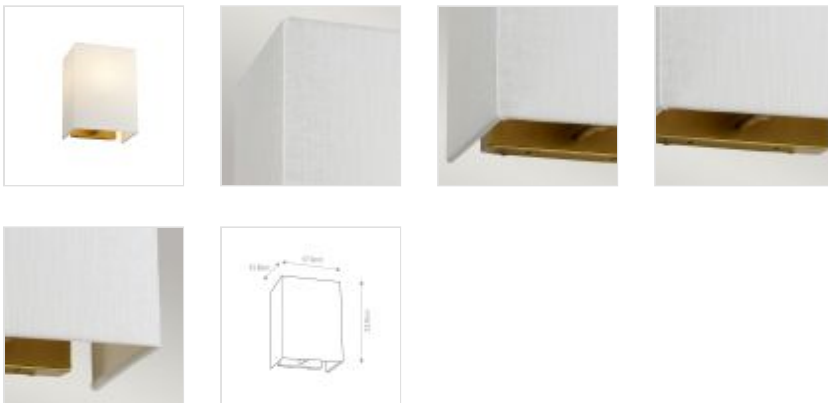

58364

Small Rectangular Wall Light With Aged Brass Back Plate - Aged Brass

DETAILS	
FAMILY	Riley
SUITABLE LOCATION	Interior
GUARANTEE	General 2 Year Guarantee
FINISH	Aged Brass
FITTING HEIGHT	230mm
DIAMETER	170mm
WIDTH	170mm
PROJECTION/DEPTH	128mm
POWER SOURCE	Mains Voltage
VOLTAGE	220-240v
MAXIMUM WATTAGE	60W
NUMBER OF LAMPS	1
SOCKET	E27
INTEGRATED LED	No
CLASS	Class I
BUILD MATERIALS	Steel, Ivory Faux Silk Shade
DIMMABLE FITTING	Compatible With Dimmable Lamps
PRODUCT WEIGHT	0.8kg
BOX DIMENSIONS	20 X 15.5 X 26cm
BOX WEIGHT	1.10 Kg

PRODUCT DETAILS

This small 1 light wall light offers a clean, squared design with a faux silk ivory shade, complemented by a simple Aged Brass back plate. Available in three sizes, this fixture is a stylish choice for spaces where a low profile is key.