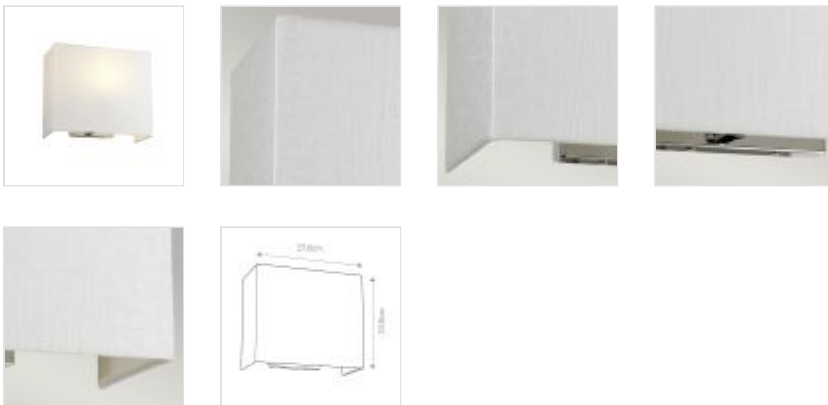

58363

Medium Rectangular Wall Light With Polished Chrome Back Plate - Polished Chrome

DETAILS	
FAMILY	Riley
SUITABLE LOCATION	Interior
GUARANTEE	General 2 Year Guarantee
FINISH	Polished Chrome
FITTING HEIGHT	230mm
DIAMETER	270mm
WIDTH	270mm
PROJECTION/DEPTH	128mm
POWER SOURCE	Mains Voltage
VOLTAGE	220-240v
MAXIMUM WATTAGE	60W
NUMBER OF LAMPS	1
SOCKET	E27
INTEGRATED LED	No
CLASS	Class I
BUILD MATERIALS	Steel, Ivory Faux Silk Shade
DIMMABLE FITTING	Compatible With Dimmable Lamps
PRODUCT WEIGHT	0.7kg
BOX DIMENSIONS	32.5 X 16 X 26cm
BOX WEIGHT	1.00 Kg

PRODUCT DETAILS

This medium 1 light wall light offers a clean, squared design with a faux silk ivory shade, complemented by a simple Polished Chrome back plate. Available in three sizes, this fixture is a stylish choice for spaces where a low profile is key.