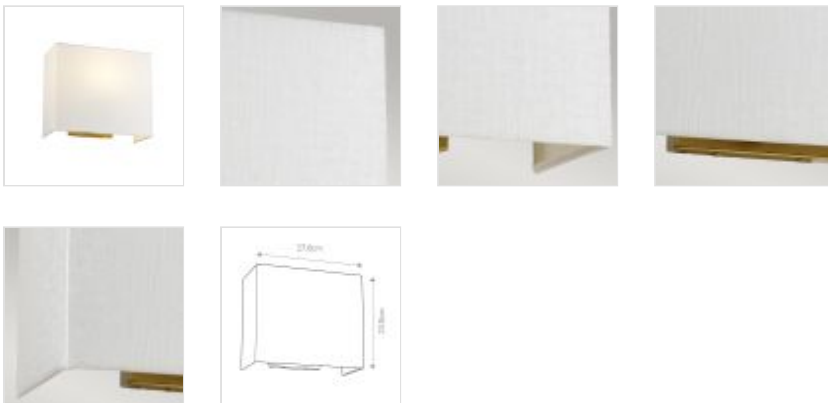

58362

Medium Rectangular Wall Light With Aged Brass Back Plate - Aged Brass

DETAILS	
FAMILY	Riley
SUITABLE LOCATION	Interior
GUARANTEE	General 2 Year Guarantee
FINISH	Aged Brass
FITTING HEIGHT	230mm
DIAMETER	270mm
WIDTH	270mm
PROJECTION/DEPTH	128mm
POWER SOURCE	Mains Voltage
VOLTAGE	220-240v
MAXIMUM WATTAGE	60W
NUMBER OF LAMPS	1
SOCKET	E27
INTEGRATED LED	No
CLASS	Class I
BUILD MATERIALS	Steel, Ivory Faux Silk Shade
DIMMABLE FITTING	Compatible With Dimmable Lamps
PRODUCT WEIGHT	0.7kg
BOX DIMENSIONS	32.5 X 16 X 26cm
BOX WEIGHT	1.00 Kg

PRODUCT DETAILS

This medium 1 light wall light offers a clean, squared design with a faux silk ivory shade, complemented by a simple Aged Brass back plate. Available in three sizes, this fixture is a stylish choice for spaces where a low profile is key.