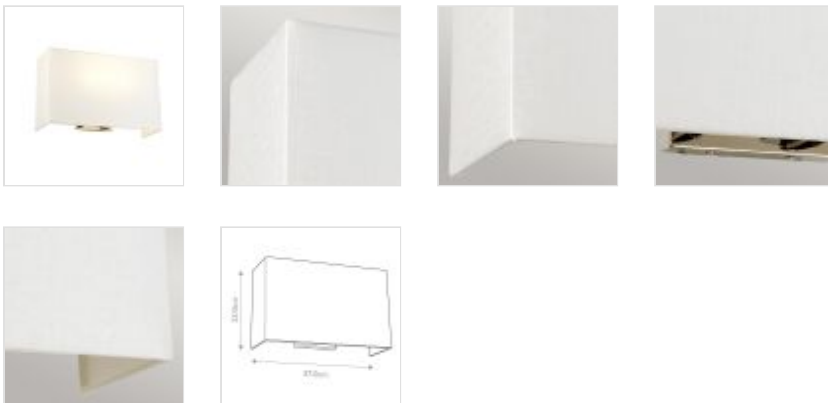

58361

Large Rectangular Wall Light With Polished Chrome Back Plate - Polished Chrome

DETAILS	
FAMILY	Riley
SUITABLE LOCATION	Interior
GUARANTEE	General 2 Year Guarantee
FINISH	Polished Chrome
FITTING HEIGHT	230mm
DIAMETER	370mm
WIDTH	370mm
PROJECTION/DEPTH	128mm
POWER SOURCE	Mains Voltage
VOLTAGE	220-240v
MAXIMUM WATTAGE	60W
NUMBER OF LAMPS	2
SOCKET	E27
INTEGRATED LED	No
CLASS	Class I
BUILD MATERIALS	Steel, Ivory Faux Silk Shade
DIMMABLE FITTING	Compatible With Dimmable Lamps
PRODUCT WEIGHT	1.2kg
BOX DIMENSIONS	42 X 17 X 26cm
BOX WEIGHT	1.50 Kg

PRODUCT DETAILS

This large 2 light wall light offers a clean, squared design with a faux silk ivory shade, complemented by a simple Polished Chrome back plate. Available in three sizes, this fixture is a stylish choice for spaces where a low profile is key.