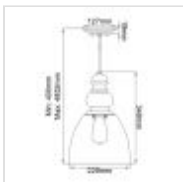

52454
 1 Light Mini Pendant - Putty Patina / Dark
 Weathered Zinc

DETAILS	
FAMILY	Matrimonio
SUITABLE LOCATION	Interior
GUARANTEE	General 2 Year Guarantee
FINISH	Putty Patina / Dark Weathered Zinc
FITTING HEIGHT	232mm
DIAMETER	162mm
WIDTH	162mm
MINIMUM DROP	296mm
MAXIMUM DROP	4748mm
POWER SOURCE	Mains Voltage
VOLTAGE	220-240v
MAXIMUM WATTAGE	60W
NUMBER OF LAMPS	1
SOCKET	E27
INTEGRATED LED	No
CLASS	Class I
BUILD MATERIALS	Wood
DIMMABLE FITTING	Compatible With Dimmable Lamps
PRODUCT WEIGHT	1.35kg
BOX DIMENSIONS	24.13 X 24.13 X 27.94cm
BOX WEIGHT	1.50 Kg

PRODUCT DETAILS

Compact yet impactful, this 1 light mini pendant features decorative metalwork with a wood-like putty patina, along with a Dark Weathered Zinc ceiling pan to complete the rustic aesthetic. Its simple curved glass shade modernises the fitting, making it suitable for both country and transitional settings.