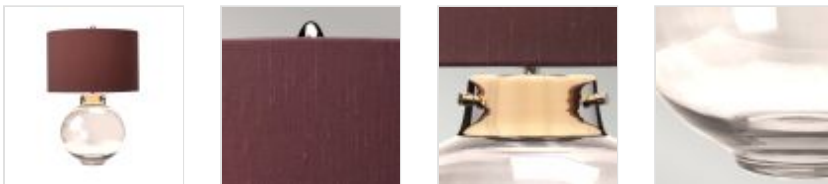

52451

1 Light Table Lamp - Polished Nickel - Smoke Glass

DETAILS	
FAMILY	Kara
SUITABLE LOCATION	Interior
GUARANTEE	General 2 Year Guarantee
FINISH	Polished Nickel - Smoke Glass
FITTING HEIGHT	555mm
DIAMETER	355mm
WIDTH	355mm
POWER SOURCE	Plug
VOLTAGE	220-240v
MAXIMUM WATTAGE	60W
NUMBER OF LAMPS	1
SOCKET	E27
INTEGRATED LED	No
CLASS	Class I
BUILD MATERIALS	Glass, Faux Silk, Steel
SHADE MATERIAL	Faux Silk Hard-Backed
DIMMABLE FITTING	Compatible With Dimmable Smart Lamps
PRODUCT WEIGHT	4.5kg
BOX DIMENSIONS	40 X 40 X 40cm
BOX WEIGHT	5.00 Kg

PRODUCT DETAILS

This 1 light table lamp has an orb-like glass base with a smoke tint and polished nickel metalwork. It is paired with a "Larkspur" purple faux silk shade, making it a perfect fit for both modern and transitional spaces. Each shade is hand-made in the UK, reflecting high-quality craftsmanship and attention to detail.