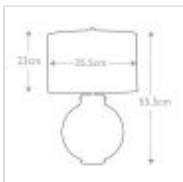

52451

1 Light Table Lamp - Polished Nickel - Smoke Glass

DETAILS	
FAMILY	Kara
SUITABLE LOCATION	Interior
GUARANTEE	General 2 Year Guarantee
FINISH	Polished Nickel - Smoke Glass
FITTING HEIGHT	555mm
DIAMETER	355mm
WIDTH	355mm
POWER SOURCE	Plug
VOLTAGE	220-240v
MAXIMUM WATTAGE	60W
NUMBER OF LAMPS	1
SOCKET	E27
INTEGRATED LED	No
CLASS	Class I
BUILD MATERIALS	Glass, Faux Silk, Steel
SHADE MATERIAL	Faux Silk Hard-Backed
DIMMABLE FITTING	Compatible With Dimmable Smart Lamps
PRODUCT WEIGHT	4.5kg
BOX DIMENSIONS	40 X 40 X 40cm
BOX WEIGHT	5.00 Kg