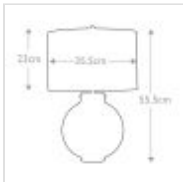

52449

1 Light Table Lamp - Aged Brass - Dark Green Glass

DETAILS	
FAMILY	Kara
SUITABLE LOCATION	Interior
GUARANTEE	General 2 Year Guarantee
FINISH	Aged Brass - Dark Green Glass
FITTING HEIGHT	555mm
DIAMETER	355mm
WIDTH	355mm
POWER SOURCE	Plug
VOLTAGE	220-240v
MAXIMUM WATTAGE	60W
NUMBER OF LAMPS	1
SOCKET	E27
INTEGRATED LED	No
CLASS	Class I
BUILD MATERIALS	Glass, Faux Silk, Steel
SHADE MATERIAL	Faux Silk Hard-Backed
DIMMABLE FITTING	Compatible With Dimmable Smart Lamps
PRODUCT WEIGHT	4.23kg
BOX DIMENSIONS	40 X 40 X 40cm
BOX WEIGHT	4.70 Kg