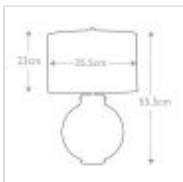

52450

1 Light Table Lamp - Polished Nickel - Blue Glass

DETAILS	
FAMILY	Kara
SUITABLE LOCATION	Interior
GUARANTEE	General 2 Year Guarantee
FINISH	Polished Nickel - Blue Glass
FITTING HEIGHT	555mm
DIAMETER	355mm
WIDTH	355mm
POWER SOURCE	Plug
VOLTAGE	220-240v
MAXIMUM WATTAGE	60W
NUMBER OF LAMPS	1
SOCKET	E27
INTEGRATED LED	No
CLASS	Class I
BUILD MATERIALS	Glass, Faux Silk, Steel
SHADE MATERIAL	Faux Silk Hard-Backed
DIMMABLE FITTING	Compatible With Dimmable Smart Lamps
PRODUCT WEIGHT	0.09kg
BOX DIMENSIONS	40 X 40 X 40cm
BOX WEIGHT	0.10 Kg