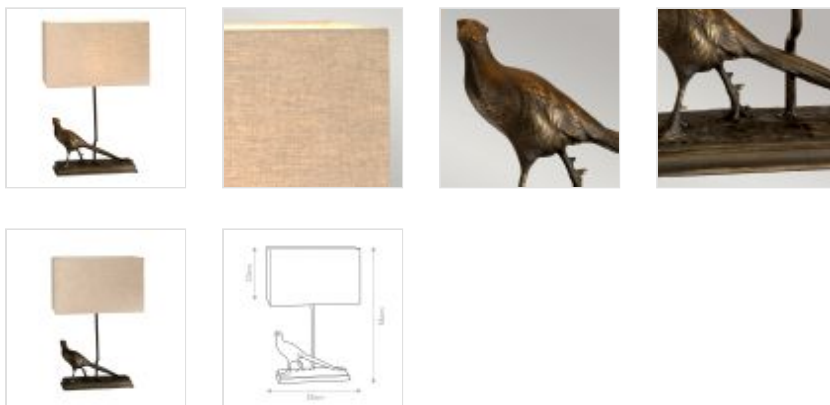

51167

1 Light Table Lamp With Rectangle Shade -
Bronze Gold Patina

DETAILS	
FAMILY	Halkirk
SUITABLE LOCATION	Interior
GUARANTEE	General 2 Year Guarantee
FINISH	Bronze Gold Patina
FITTING HEIGHT	560mm
DIAMETER	350mm
WIDTH	350mm
PROJECTION/DEPTH	200mm
POWER SOURCE	Plug
VOLTAGE	220-240v
MAXIMUM WATTAGE	40W
NUMBER OF LAMPS	1
SOCKET	E27
INTEGRATED LED	No
CLASS	Class I
BUILD MATERIALS	Resin, Hessian
SHADE MATERIAL	Hessian
DIMMABLE FITTING	Compatible With Dimmable Smart Lamps
PRODUCT WEIGHT	3.11kg
BOX DIMENSIONS	47 X 40 X 46cm
BOX WEIGHT	3.45 Kg

PRODUCT DETAILS

This 1 light table lamp with a finely crafted pheasant statuette in a Bronze Patina finish is completed by a 14-inch laminated rectangular shade in Natural Hessian. The lamp offers a warm, inviting glow, making it an ideal choice for rustic or eclectic interiors.