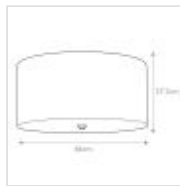

58335

14" Flush - Polished Chrome With Ivory Shade

DETAILS	
FAMILY	Fletcher Flush
SUITABLE LOCATION	Interior
GUARANTEE	General 2 Year Guarantee
FINISH	Polished Chrome With Ivory Shade
FITTING HEIGHT	252mm
DIAMETER	356mm
WIDTH	356mm
MAXIMUM DROP	252mm
POWER SOURCE	Mains Voltage
VOLTAGE	220-240v
MAXIMUM WATTAGE	60W
NUMBER OF LAMPS	3
SOCKET	E27
INTEGRATED LED	No
CLASS	Class I
BUILD MATERIALS	Steel, Faux Silk & Acrylic Opal Diffuser
DIMMABLE FITTING	Compatible With Dimmable Lamps
PRODUCT WEIGHT	3.6kg
BOX DIMENSIONS	40 X 40 X 48cm
BOX WEIGHT	4.00 Kg

PRODUCT DETAILS

This 14" flush light with a Polished Chrome finial provides a casual modern lighting solution, understated in its appearance. Clean lines are accented by a warm glow created by the Ivory faux-silk shade and gloss white acrylic diffuser, which soften the light from the 3 lampholders inside. It is perfect for rooms where both minimalism and practicality are needed.