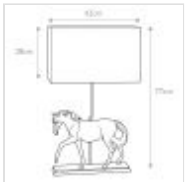

51150

1 Light Table Lamp With Rectangle Shade -  
Bronze Gold Patina

#### DETAILS

<b>FAMILY</b>	Dorado
<b>SUITABLE LOCATION</b>	Interior
<b>GUARANTEE</b>	General 2 Year Guarantee
<b>FINISH</b>	Bronze Gold Patina
<b>FITTING HEIGHT</b>	770mm
<b>DIAMETER</b>	420mm
<b>WIDTH</b>	420mm
<b>PROJECTION/DEPTH</b>	280mm
<b>POWER SOURCE</b>	Plug
<b>VOLTAGE</b>	220-240v
<b>MAXIMUM WATTAGE</b>	40W
<b>NUMBER OF LAMPS</b>	1
<b>SOCKET</b>	E27
<b>INTEGRATED LED</b>	No
<b>CLASS</b>	Class I
<b>BUILD MATERIALS</b>	Resin, Hessian
<b>SHADE MATERIAL</b>	Hessian
<b>DIMMABLE FITTING</b>	Compatible With Dimmable Smart Lamps
<b>PRODUCT WEIGHT</b>	6.84kg
<b>BOX DIMENSIONS</b>	65 X 52 X 53cm
<b>BOX WEIGHT</b>	7.60 Kg

#### PRODUCT DETAILS

This 1 light table lamp features a large horse statuette with a bronze patina finish, paired with a Natural Hessian rectangular shade. Its charming details and rustic style sit well in countryside or traditional settings and it is ideal for entryways or reading nooks.