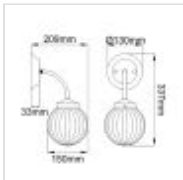

52448

1 Light Wall Light - Cream And Aged Brass

DETAILS	
FAMILY	Cosmos
SUITABLE LOCATION	Interior
GUARANTEE	General 2 Year Guarantee
FINISH	Cream And Aged Brass
FITTING HEIGHT	337mm
WIDTH	150mm
PROJECTION/DEPTH	209mm
POWER SOURCE	Mains Voltage
VOLTAGE	220-240v
MAXIMUM WATTAGE	8W LED
NUMBER OF LAMPS	1
SOCKET	E14
INTEGRATED LED	No
CLASS	Class I
BUILD MATERIALS	Steel, Clear Ribbed Glass
DIMMABLE FITTING	Compatible With Dimmable Lamps
PRODUCT WEIGHT	1.35kg
BOX DIMENSIONS	24 X 30 X 28cm
BOX WEIGHT	1.50 Kg