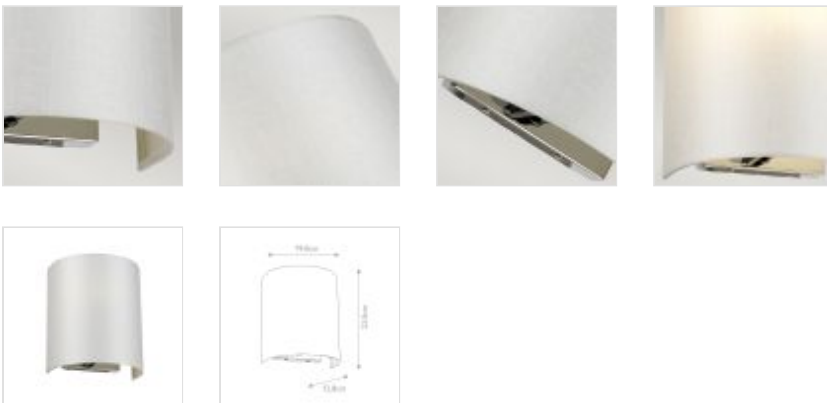

58331

Small Curved Wall Light With Polished Chrome Back Plate - Polished Chrome

DETAILS	
FAMILY	Cooper
SUITABLE LOCATION	Interior
GUARANTEE	General 2 Year Guarantee
FINISH	Polished Chrome
FITTING HEIGHT	230mm
WIDTH	190mm
PROJECTION/DEPTH	128mm
POWER SOURCE	Mains Voltage
VOLTAGE	220-240v
MAXIMUM WATTAGE	60W
NUMBER OF LAMPS	1
SOCKET	E27
INTEGRATED LED	No
CLASS	Class I
BUILD MATERIALS	Steel, Ivory Faux Silk Shade
DIMMABLE FITTING	Compatible With Dimmable Lamps
PRODUCT WEIGHT	0.85kg
BOX DIMENSIONS	49 X 49 X 34.5cm
BOX WEIGHT	1.25 Kg

PRODUCT DETAILS

This small curved wall light offers soft, indirect lighting. Featuring a Polished Chrome back plate, the lamp is hidden by the Ivory shade and so delivers a soft, ambient glow perfect for creating a warm atmosphere in hallways or living rooms. Its graceful curved silhouette suits both traditional and contemporary interiors.