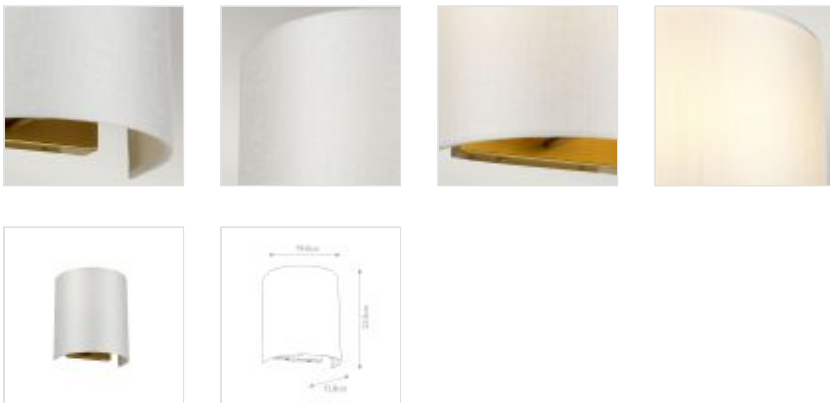

58330

Small Curved Wall Light With Aged Brass Back Plate - Aged Brass

DETAILS	
FAMILY	Cooper
SUITABLE LOCATION	Interior
GUARANTEE	General 2 Year Guarantee
FINISH	Aged Brass
FITTING HEIGHT	230mm
WIDTH	190mm
PROJECTION/DEPTH	128mm
POWER SOURCE	Mains Voltage
VOLTAGE	220-240v
MAXIMUM WATTAGE	60W
NUMBER OF LAMPS	1
SOCKET	E27
INTEGRATED LED	No
CLASS	Class I
BUILD MATERIALS	Steel, Ivory Faux Silk Shade
DIMMABLE FITTING	Compatible With Dimmable Lamps
PRODUCT WEIGHT	0.85kg
BOX DIMENSIONS	49 X 49 X 34.5cm
BOX WEIGHT	1.25 Kg

## PRODUCT DETAILS

This small curved wall light offers soft, indirect lighting. Featuring an Aged Brass back plate, the lamp is hidden by the Ivory shade and so delivers a soft, ambient glow perfect for creating a warm atmosphere in hallways or living rooms. Its graceful curved silhouette suits both traditional and contemporary interiors.