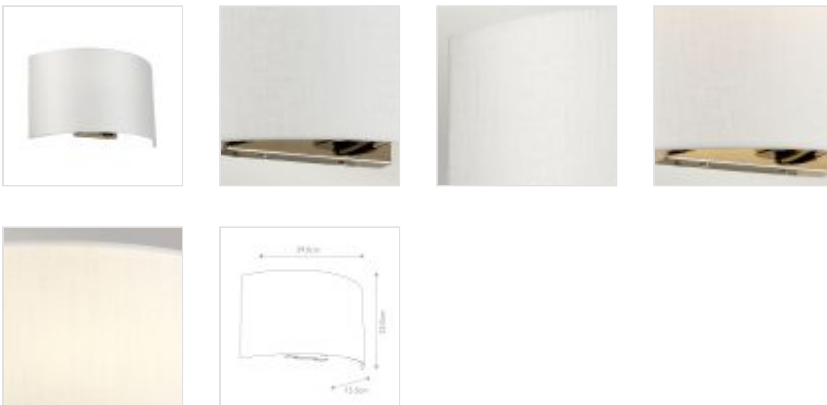

58327

Large Curved Wall Light With Polished Chrome Back Plate - Polished Chrome

DETAILS	
FAMILY	Cooper
SUITABLE LOCATION	Interior
GUARANTEE	General 2 Year Guarantee
FINISH	Polished Chrome
FITTING HEIGHT	230mm
WIDTH	390mm
PROJECTION/DEPTH	135mm
POWER SOURCE	Mains Voltage
VOLTAGE	220-240v
MAXIMUM WATTAGE	60W
NUMBER OF LAMPS	2
SOCKET	E27
INTEGRATED LED	No
CLASS	Class I
BUILD MATERIALS	Steel, Ivory Faux Silk Shade
DIMMABLE FITTING	Compatible With Dimmable Lamps
PRODUCT WEIGHT	0.85kg
BOX DIMENSIONS	49 X 49 X 34.5cm
BOX WEIGHT	1.25 Kg

PRODUCT DETAILS

This large curved wall light offers soft, indirect lighting. Featuring a Polished Chrome back plate, the lamp is hidden by the Ivory shade and so delivers a soft, ambient glow perfect for creating a warm atmosphere in hallways or living rooms. Its graceful curved silhouette suits both traditional and contemporary interiors.