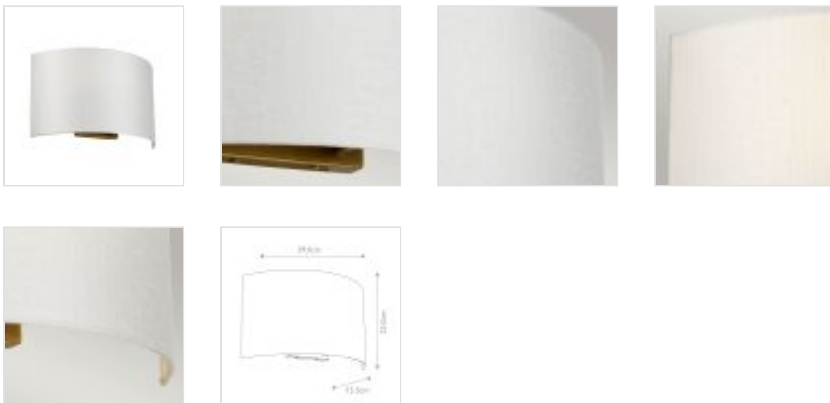

58326

Large Curved Wall Light With Aged Brass Back Plate - Aged Brass

DETAILS	
FAMILY	Cooper
SUITABLE LOCATION	Interior
GUARANTEE	General 2 Year Guarantee
FINISH	Aged Brass
FITTING HEIGHT	230mm
WIDTH	390mm
PROJECTION/DEPTH	135mm
POWER SOURCE	Mains Voltage
VOLTAGE	220-240v
MAXIMUM WATTAGE	60W
NUMBER OF LAMPS	2
SOCKET	E27
INTEGRATED LED	No
CLASS	Class I
BUILD MATERIALS	Steel, Ivory Faux Silk Shade
DIMMABLE FITTING	Compatible With Dimmable Lamps
PRODUCT WEIGHT	0.85kg
BOX DIMENSIONS	49 X 49 X 34.5cm
BOX WEIGHT	1.25 Kg

PRODUCT DETAILS

This large curved wall light offers soft, indirect lighting. Featuring an Aged Brass back plate, the lamp is hidden by the Ivory shade and so delivers a soft, ambient glow perfect for creating a warm atmosphere in hallways or living rooms. Its graceful curved silhouette suits both traditional and contemporary interiors.