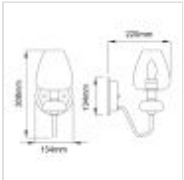

52438

1 Light Wall Light - Aged Brass Plated & Charcoal Black Paint

DETAILS	
FAMILY	Armand
SUITABLE LOCATION	Interior
GUARANTEE	General 2 Year Guarantee
FINISH	Aged Brass Plated & Charcoal Black Paint
FITTING HEIGHT	308mm
WIDTH	134mm
PROJECTION/DEPTH	220mm
POWER SOURCE	Mains Voltage
VOLTAGE	220-240v
MAXIMUM WATTAGE	40W
NUMBER OF LAMPS	1
SOCKET	E14
INTEGRATED LED	No
CLASS	Class I
BUILD MATERIALS	Steel, Clear Glass
DIMMABLE FITTING	Compatible With Dimmable Lamps
PRODUCT WEIGHT	0.99kg
BOX DIMENSIONS	23 X 33 X 25cm
BOX WEIGHT	1.10 Kg