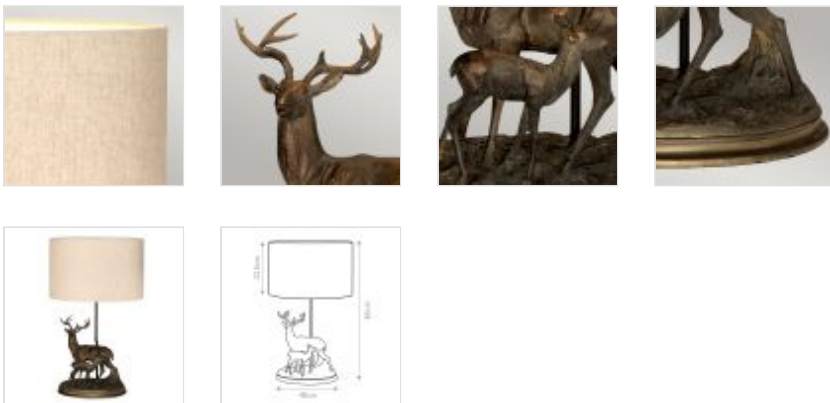

51155

1 Light Table Lamp With Oval Shade - Bronze Gold Patina

DETAILS	
FAMILY	Amelia
SUITABLE LOCATION	Interior
GUARANTEE	General 2 Year Guarantee
FINISH	Bronze Gold Patina
FITTING HEIGHT	650mm
WIDTH	400mm
PROJECTION/DEPTH	270mm
POWER SOURCE	Plug
VOLTAGE	220-240v
MAXIMUM WATTAGE	40W
NUMBER OF LAMPS	1
SOCKET	E27
INTEGRATED LED	No
CLASS	Class I
BUILD MATERIALS	Resin, Hessian
SHADE MATERIAL	Hessian
DIMMABLE FITTING	Compatible With Dimmable Smart Lamps
PRODUCT WEIGHT	4.91kg
BOX DIMENSIONS	55 X 40 X 60cm
BOX WEIGHT	5.45 Kg

## PRODUCT DETAILS

This 1 light table lamp features a beautifully detailed stag and fawn statuette on the base. The Bronze Patina finish with a Laminated Oval Natural Hessian shade adds countryside charm and rustic chic.