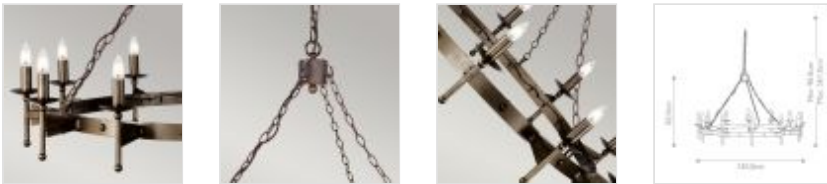

20712

12 Light Chandelier - Burnished Bronze

DETAILS	
FAMILY	Cromwell
SUITABLE LOCATION	Interior
GUARANTEE	General 2 Year Guarantee
FINISH	Burnished Bronze
FITTING HEIGHT	820mm
DIAMETER	1300mm
WIDTH	1300mm
MINIMUM DROP	900mm
MAXIMUM DROP	5610mm
POWER SOURCE	Mains Voltage
VOLTAGE	220-240v 50hz
MAXIMUM WATTAGE	60W
NUMBER OF LAMPS	12
SOCKET	E14
INTEGRATED LED	No
CLASS	Class I
BUILD MATERIALS	Steel
DIMMABLE FITTING	Compatible With Dimmable Lamps
PRODUCT WEIGHT	17.1kg
BOX DIMENSIONS	106 X 110 X 30cm
BOX WEIGHT	19.00 Kg

## PRODUCT DETAILS

12 Lt Chandelier with a Burnished Bronze finish. Main build materials: Steel. Max Wattage: 12 x 60W E14