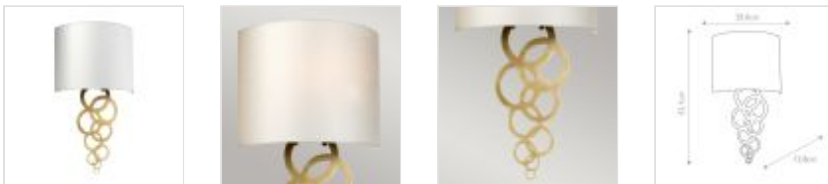

58322

Medium 1 Light Wall Light - Aged Brass

DETAILS	
FAMILY	Curtis
SUITABLE LOCATION	Interior
GUARANTEE	General 2 Year Guarantee
FINISH	Aged Brass
FITTING HEIGHT	521mm
WIDTH	290mm
PROJECTION/DEPTH	128mm
POWER SOURCE	Mains Voltage
VOLTAGE	220-240v 50hz
MAXIMUM WATTAGE	60W
NUMBER OF LAMPS	1
SOCKET	E27
INTEGRATED LED	No
CLASS	Class I
BUILD MATERIALS	Steel, Ivory Faux Silk Shade
DIMMABLE FITTING	Compatible With Dimmable Lamps
PRODUCT WEIGHT	1.2kg
BOX DIMENSIONS	38 X 28 X 27cm
BOX WEIGHT	1.50 Kg

## PRODUCT DETAILS

Medium 1 Lt Wall Light with a Aged Brass finish. Main build materials: Steel, Ivory Faux Silk Shade. Max Wattage: 1 x 60W E27