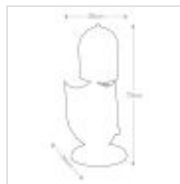

14522

1 Light Table Lamp - Burnished Bronze

DETAILS	
FAMILY	Crusader
SUITABLE LOCATION	Interior
GUARANTEE	General 2 Year Guarantee
FINISH	Burnished Bronze
FITTING HEIGHT	700mm
WIDTH	300mm
PROJECTION/DEPTH	360mm
POWER SOURCE	Plug
VOLTAGE	220-240v 50hz
MAXIMUM WATTAGE	5.7W LED
NUMBER OF LAMPS	1
SOCKET	GX53
INTEGRATED LED	No
LED LUMENS	600Lm
LED COLOUR TEMP	3000k
CLASS	Class I
BUILD MATERIALS	Steel
SHADE MATERIAL	Burnished Bronze Finished Steel Medieval Helmet
HOURS	25000
DIMMABLE FITTING	Compatible With Dimmable Smart Lamps
PRODUCT WEIGHT	10.71kg
BOX DIMENSIONS	43 X 43 X 83cm
BOX WEIGHT	11.90 Kg