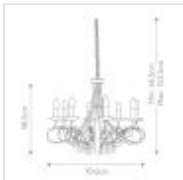

**18011**  
8 Light Chandelier - Silver / Gold Patina

DETAILS	
<b>FAMILY</b>	Christina
<b>SUITABLE LOCATION</b>	Interior
<b>GUARANTEE</b>	General 2 Year Guarantee
<b>FINISH</b>	Silver/Gold Patina
<b>FITTING HEIGHT</b>	585mm
<b>DIAMETER</b>	700mm
<b>WIDTH</b>	700mm
<b>MINIMUM DROP</b>	665mm
<b>MAXIMUM DROP</b>	1825mm
<b>POWER SOURCE</b>	Mains Voltage
<b>VOLTAGE</b>	220-240v 50hz
<b>MAXIMUM WATTAGE</b>	60W
<b>NUMBER OF LAMPS</b>	8
<b>SOCKET</b>	E14
<b>INTEGRATED LED</b>	No
<b>CLASS</b>	Class I
<b>BUILD MATERIALS</b>	Steel, K9 Cut Glass
<b>DIMMABLE FITTING</b>	Compatible With Dimmable Lamps
<b>PRODUCT WEIGHT</b>	7.34kg
<b>BOX DIMENSIONS</b>	54 X 67 X 68
<b>BOX WEIGHT</b>	8.15 Kg

## PRODUCT DETAILS

8 Lt Chandelier with a Silver/Gold Patina finish. Main build materials: Steel, K9 Cut Glass. Max Wattage: 8 x 60W E14