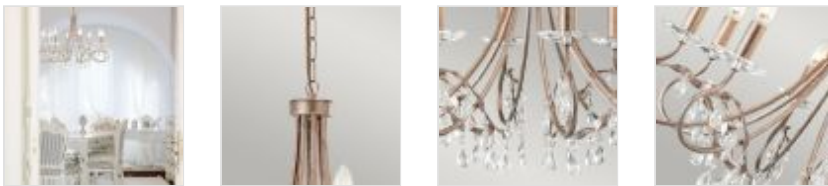

**18011**  
8 Light Chandelier - Silver / Gold Patina

DETAILS	
<b>FAMILY</b>	Christina
<b>SUITABLE LOCATION</b>	Interior
<b>GUARANTEE</b>	General 2 Year Guarantee
<b>FINISH</b>	Silver/Gold Patina
<b>FITTING HEIGHT</b>	585mm
<b>DIAMETER</b>	700mm
<b>WIDTH</b>	700mm
<b>MINIMUM DROP</b>	665mm
<b>MAXIMUM DROP</b>	1825mm
<b>POWER SOURCE</b>	Mains Voltage
<b>VOLTAGE</b>	220-240v 50hz
<b>MAXIMUM WATTAGE</b>	60W
<b>NUMBER OF LAMPS</b>	8
<b>SOCKET</b>	E14
<b>INTEGRATED LED</b>	No
<b>CLASS</b>	Class I
<b>BUILD MATERIALS</b>	Steel, K9 Cut Glass
<b>DIMMABLE FITTING</b>	Compatible With Dimmable Lamps
<b>PRODUCT WEIGHT</b>	7.34kg
<b>BOX DIMENSIONS</b>	54 X 67 X 68
<b>BOX WEIGHT</b>	8.15 Kg

## PRODUCT DETAILS

8 Lt Chandelier with a Silver/Gold Patina finish. Main build materials: Steel, K9 Cut Glass. Max Wattage: 8 x 60W E14