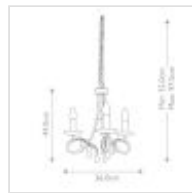

18009

3 Light Chandelier - Silver / Gold Patina

DETAILS	
FAMILY	Christina
SUITABLE LOCATION	Interior
GUARANTEE	General 2 Year Guarantee
FINISH	Silver/Gold Patina
FITTING HEIGHT	440mm
DIAMETER	360mm
WIDTH	360mm
MINIMUM DROP	520mm
MAXIMUM DROP	1080mm
POWER SOURCE	Mains Voltage
VOLTAGE	220-240v 50hz
MAXIMUM WATTAGE	60W
NUMBER OF LAMPS	3
SOCKET	E14
INTEGRATED LED	No
CLASS	Class I
BUILD MATERIALS	Steel, K9 Cut Glass
DIMMABLE FITTING	Compatible With Dimmable Lamps
PRODUCT WEIGHT	2.7kg
BOX DIMENSIONS	44 X 40 X 42cm
BOX WEIGHT	3.00 Kg

PRODUCT DETAILS

3 Lt Chandelier with a Silver/Gold Patina finish. Main build materials: Steel, K9 Cut Glass. Max Wattage: 3 x 60W E14