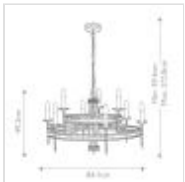

30243

9 Light Chandelier - Waterdrop Silver

DETAILS	
FAMILY	Crown
SUITABLE LOCATION	Interior
GUARANTEE	General 2 Year Guarantee
FINISH	Waterdrop Silver
FITTING HEIGHT	492mm
DIAMETER	841mm
WIDTH	841mm
MINIMUM DROP	594mm
MAXIMUM DROP	2728mm
POWER SOURCE	Mains Voltage
VOLTAGE	220-240v 50hz
MAXIMUM WATTAGE	60W
NUMBER OF LAMPS	9
SOCKET	E14
INTEGRATED LED	No
CLASS	Class I
BUILD MATERIALS	Steel
DIMMABLE FITTING	Compatible With Dimmable Lamps
PRODUCT WEIGHT	9
BOX DIMENSIONS	91.4 X 81.3 X 52cm
BOX WEIGHT	10.00 Kg

PRODUCT DETAILS

9 Lt Chandelier with a Waterdrop Silver finish. Main build materials: Steel. Max Wattage: 9 x 60W E14