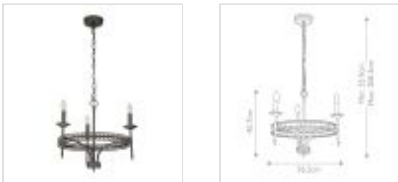

30241

3 Light Chandelier - Waterdrop Silver

DETAILS	
FAMILY	Crown
SUITABLE LOCATION	Interior
GUARANTEE	General 2 Year Guarantee
FINISH	Waterdrop Silver
FITTING HEIGHT	457mm
DIAMETER	562mm
WIDTH	562mm
MINIMUM DROP	559mm
MAXIMUM DROP	2083mm
POWER SOURCE	Mains Voltage
VOLTAGE	220-240v 50hz
MAXIMUM WATTAGE	60W
NUMBER OF LAMPS	3
SOCKET	E14
INTEGRATED LED	No
CLASS	Class I
BUILD MATERIALS	Steel
DIMMABLE FITTING	Compatible With Dimmable Lamps
PRODUCT WEIGHT	3.6kg
BOX DIMENSIONS	57.2 X 57.2 X 40cm
BOX WEIGHT	4.00 Kg

PRODUCT DETAILS

3 Lt Chandelier with a Waterdrop Silver finish. Main build materials: Steel. Max Wattage: 3 x 60W E14