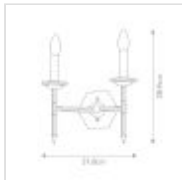

30240

2 Light Wall Light - Waterdrop Silver

DETAILS	
FAMILY	Crown
SUITABLE LOCATION	Interior
GUARANTEE	General 2 Year Guarantee
FINISH	Waterdrop Silver
FITTING HEIGHT	289mm
WIDTH	318mm
PROJECTION/DEPTH	165mm
POWER SOURCE	Mains Voltage
VOLTAGE	220-240v 50hz
MAXIMUM WATTAGE	60W
NUMBER OF LAMPS	2
SOCKET	E14
INTEGRATED LED	No
CLASS	Class I
BUILD MATERIALS	Steel
DIMMABLE FITTING	Compatible With Dimmable Lamps
PRODUCT WEIGHT	0.99kg
BOX DIMENSIONS	38.1 X 21.6 X 34.3cm
BOX WEIGHT	1.10 Kg

## PRODUCT DETAILS

2 Lt Wall Light with a Waterdrop Silver finish. Main build materials: Steel. Max Wattage: 2 x 60W E14