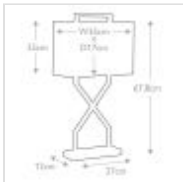

60121

1 Light Table Lamp - Polished Gold

DETAILS	
FAMILY	Cross
SUITABLE LOCATION	Interior
GUARANTEE	General 2 Year Guarantee
FINISH	Polished Gold
FITTING HEIGHT	678mm
DIAMETER	350mm
WIDTH	350mm
PROJECTION/DEPTH	170mm
POWER SOURCE	Plug
VOLTAGE	220-240v 50hz
MAXIMUM WATTAGE	60W
NUMBER OF LAMPS	1
SOCKET	E27
INTEGRATED LED	No
CLASS	Class I
BUILD MATERIALS	Steel, Polycotton
SHADE MATERIAL	Fabric With White Laminate Lining
DIMMABLE FITTING	Compatible With Dimmable Smart Lamps
PRODUCT WEIGHT	4.6kg
BOX DIMENSIONS	84 X 40 X 22cm
BOX WEIGHT	5.10 Kg

## PRODUCT DETAILS

1 Lt Table Lamp with a Polished Gold finish. Main build materials: Steel, Polycotton.  
Max Wattage: 1 x 60W E27