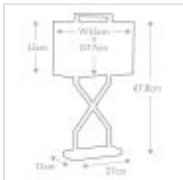

#### DETAILS

<b>FAMILY</b>	Cross
<b>SUITABLE LOCATION</b>	Interior
<b>GUARANTEE</b>	General 2 Year Guarantee
<b>FINISH</b>	Polished Gold
<b>FITTING HEIGHT</b>	678mm
<b>DIAMETER</b>	350mm
<b>WIDTH</b>	350mm
<b>PROJECTION/DEPTH</b>	170mm
<b>POWER SOURCE</b>	Plug
<b>VOLTAGE</b>	220-240v 50hz
<b>MAXIMUM WATTAGE</b>	60W
<b>NUMBER OF LAMPS</b>	1
<b>SOCKET</b>	E27
<b>INTEGRATED LED</b>	No
<b>CLASS</b>	Class I
<b>BUILD MATERIALS</b>	Steel, Polycotton
<b>SHADE MATERIAL</b>	Fabric With A Metallic Gold Lining
<b>DIMMABLE FITTING</b>	Compatible With Dimmable Smart Lamps
<b>PRODUCT WEIGHT</b>	5.36kg
<b>BOX DIMENSIONS</b>	83 X 40 X 22cm
<b>BOX WEIGHT</b>	5.95 Kg