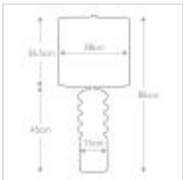

31335

1 Light Table Lamp - Lime

DETAILS

FAMILY	Contour
SUITABLE LOCATION	Interior
GUARANTEE	General 2 Year Guarantee
FINISH	Lime
FITTING HEIGHT	850mm
DIAMETER	380mm
POWER SOURCE	Plug
VOLTAGE	220-240v 50hz
MAXIMUM WATTAGE	60W
NUMBER OF LAMPS	1
SOCKET	E27
INTEGRATED LED	No
CLASS	Class I
BUILD MATERIALS	Porcelain
DIMMABLE FITTING	Compatible With Dimmable Smart Lamps
PRODUCT WEIGHT	3.01kg
BOX DIMENSIONS	31 X 31 X 62cm
BOX WEIGHT	3.34 Kg

PRODUCT DETAILS

1 Lt Table Lamp with a Lime finish. Main build materials: Porcelain. Max Wattage: 1 x 60W E27