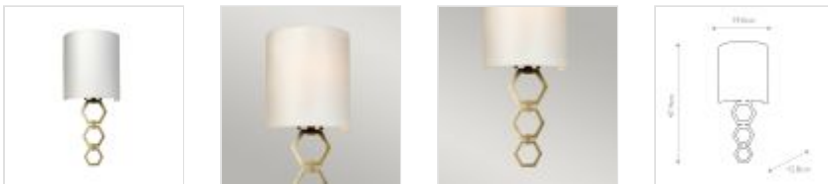

58318

Small 1 Light Wall Light - Aged Brass

DETAILS	
FAMILY	Clark
SUITABLE LOCATION	Interior
GUARANTEE	General 2 Year Guarantee
FINISH	Aged Brass
FITTING HEIGHT	474mm
WIDTH	190mm
PROJECTION/DEPTH	128mm
POWER SOURCE	Mains Voltage
VOLTAGE	220-240v 50hz
MAXIMUM WATTAGE	60W
NUMBER OF LAMPS	1
SOCKET	E27
INTEGRATED LED	No
CLASS	Class I
BUILD MATERIALS	Steel, Ivory Faux Silk Shade
DIMMABLE FITTING	Compatible With Dimmable Lamps
PRODUCT WEIGHT	0.8kg
BOX DIMENSIONS	22.5 X 17.5 X 26.5cm
BOX WEIGHT	1.10 Kg

PRODUCT DETAILS

Small 1 Lt Wall Light with a Aged Brass finish. Main build materials: Steel, Ivory Faux Silk Shade. Max Wattage: 1 x 60W E27