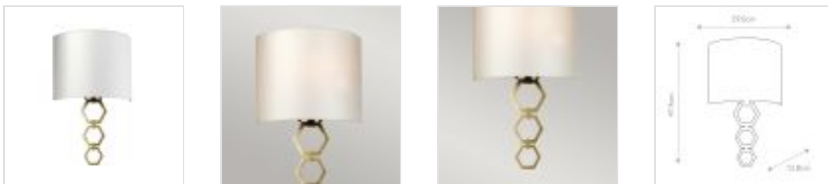

58316

Medium 1 Light Wall Light - Aged Brass

DETAILS	
FAMILY	Clark
SUITABLE LOCATION	Interior
GUARANTEE	General 2 Year Guarantee
FINISH	Aged Brass
FITTING HEIGHT	474mm
WIDTH	290mm
PROJECTION/DEPTH	128mm
POWER SOURCE	Mains Voltage
VOLTAGE	220-240v 50hz
MAXIMUM WATTAGE	60W
NUMBER OF LAMPS	1
SOCKET	E27
INTEGRATED LED	No
CLASS	Class I
BUILD MATERIALS	Steel, Ivory Faux Silk Shade
DIMMABLE FITTING	Compatible With Dimmable Lamps
PRODUCT WEIGHT	1.1kg
BOX DIMENSIONS	38 X 28 X 27cm
BOX WEIGHT	1.40 Kg

PRODUCT DETAILS

Medium 1 Lt Wall Light with a Aged Brass finish. Main build materials: Steel, Ivory Faux Silk Shade. Max Wattage: 1 x 60W E27