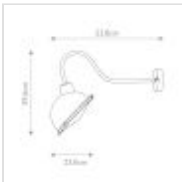

60656

1 Light Brass Sign Light - Aged Brass

DETAILS	
FAMILY	Chiswick
SUITABLE LOCATION	Exterior
GUARANTEE	Limited Lifetime Warranty
IP RATING	IP44
FINISH	Aged Brass
FITTING HEIGHT	396mm
WIDTH	230mm
PROJECTION/DEPTH	538mm
POWER SOURCE	Mains Voltage
VOLTAGE	220-240v 50hz
MAXIMUM WATTAGE	60W
NUMBER OF LAMPS	1
SOCKET	E27
INTEGRATED LED	No
CLASS	Class I
BUILD MATERIALS	Brass, Clear Prismatic Glass
DIMMABLE FITTING	Compatible With Dimmable Lamps
PRODUCT WEIGHT	2kg
BOX DIMENSIONS	60 X 48 X 32.5 Cm
BOX WEIGHT	3.30 Kg

## PRODUCT DETAILS

1 Lt Brass Sign Light with a Aged Brass finish. Main build materials: Brass, Clear Prismatic Glass. Max Wattage: 1 x 60W E27