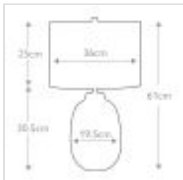

30237

1 Light Table Lamp - Pale Green And White

| DETAILS | |
|-------------------|--------------------------------|
| FAMILY | Chelsfield |
| SUITABLE LOCATION | Interior |
| GUARANTEE | General 2 Year Guarantee |
| FINISH | Pale Green And White |
| FITTING HEIGHT | 610mm |
| DIAMETER | 360mm |
| WIDTH | 360mm |
| POWER SOURCE | Plug |
| VOLTAGE | 220-240v 50hz |
| MAXIMUM WATTAGE | 60W |
| NUMBER OF LAMPS | 1 |
| SOCKET | E27 |
| INTEGRATED LED | No |
| CLASS | Class I |
| BUILD MATERIALS | Ceramic |
| SHADE MATERIAL | Faux Linen |
| DIMMABLE FITTING | Compatible With Dimmable Lamps |
| PRODUCT WEIGHT | 2.3kg |
| BOX DIMENSIONS | 37 X 38 X 61cm |
| BOX WEIGHT | 2.55 Kg |

PRODUCT DETAILS

1 Lt Table Lamp with a Pale Green and White finish. Main build materials: Ceramic.

Max Wattage: 1 x 60W E27