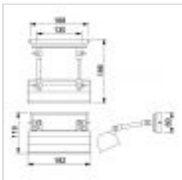

28663

1 Light Small Picture Light - Polished Nickel

DETAILS	
FAMILY	Chawton
SUITABLE LOCATION	Interior
GUARANTEE	General 2 Year Guarantee
FINISH	Polished Nickel
FITTING HEIGHT	119mm
WIDTH	182mm
PROJECTION/DEPTH	186mm
POWER SOURCE	Mains Voltage
VOLTAGE	220-240v 50hz
MAXIMUM WATTAGE	40W
NUMBER OF LAMPS	1
SOCKET	E14
INTEGRATED LED	No
CLASS	Class I
BUILD MATERIALS	Steel
DIMMABLE FITTING	Compatible With Dimmable Lamps
PRODUCT WEIGHT	0.9kg
BOX DIMENSIONS	14.5 X 32.5 X 26.5cm
BOX WEIGHT	1.00 Kg

PRODUCT DETAILS

1 It Small Picture Light with a Polished Nickel finish. Main build materials: Steel. Max Wattage: 1 x 40W E14