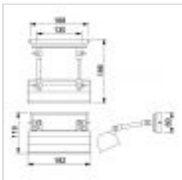

28662

1 Light Small Picture Light - Polished Brass

DETAILS	
FAMILY	Chawton
SUITABLE LOCATION	Interior
GUARANTEE	General 2 Year Guarantee
FINISH	Polished Brass
FITTING HEIGHT	119mm
WIDTH	182mm
PROJECTION/DEPTH	186mm
POWER SOURCE	Mains Voltage
VOLTAGE	220-240v 50hz
MAXIMUM WATTAGE	40W
NUMBER OF LAMPS	1
SOCKET	E14
INTEGRATED LED	No
CLASS	Class I
BUILD MATERIALS	Steel
DIMMABLE FITTING	Compatible With Dimmable Lamps
PRODUCT WEIGHT	0.9kg
BOX DIMENSIONS	14.5 X 32.5 X 26.5cm
BOX WEIGHT	1.00 Kg

PRODUCT DETAILS

1 It Small Picture Light with a Polished Brass finish. Main build materials: Steel. Max Wattage: 1 x 40W E14