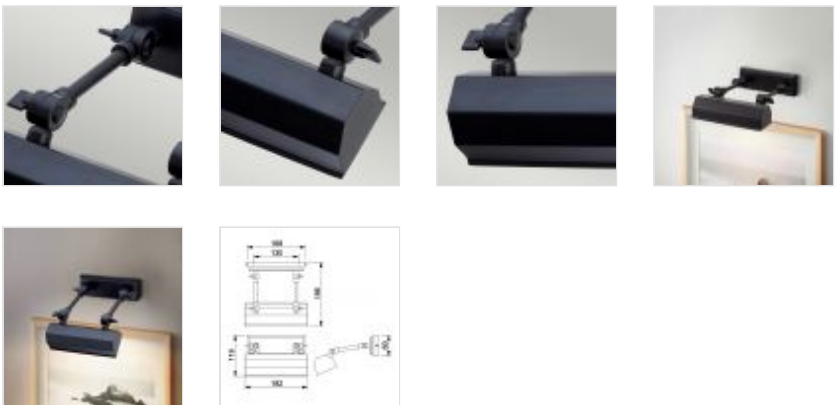

28660

1 Light Small Picture Light - Black

DETAILS	
FAMILY	Chawton
SUITABLE LOCATION	Interior
GUARANTEE	General 2 Year Guarantee
FINISH	Black
FITTING HEIGHT	119mm
WIDTH	182mm
PROJECTION/DEPTH	186mm
POWER SOURCE	Mains Voltage
VOLTAGE	220-240v 50hz
MAXIMUM WATTAGE	40W
NUMBER OF LAMPS	1
SOCKET	E14
INTEGRATED LED	No
CLASS	Class I
BUILD MATERIALS	Steel
DIMMABLE FITTING	Compatible With Dimmable Lamps
PRODUCT WEIGHT	0.9kg
BOX DIMENSIONS	14.5 X 32.5 X 26.5cm
BOX WEIGHT	1.00 Kg

PRODUCT DETAILS

1 It Small Picture Light with a Black finish. Main build materials: Steel. Max Wattage:
1 x 40W E14