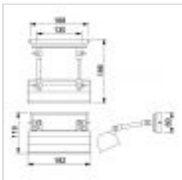

28659

1 Light Small Picture Light - Aged Brass

DETAILS	
FAMILY	Chawton
SUITABLE LOCATION	Interior
GUARANTEE	General 2 Year Guarantee
FINISH	Aged Brass
FITTING HEIGHT	119mm
WIDTH	182mm
PROJECTION/DEPTH	186mm
POWER SOURCE	Mains Voltage
VOLTAGE	220-240v 50hz
MAXIMUM WATTAGE	40W
NUMBER OF LAMPS	1
SOCKET	E14
INTEGRATED LED	No
CLASS	Class I
BUILD MATERIALS	Steel
DIMMABLE FITTING	Compatible With Dimmable Lamps
PRODUCT WEIGHT	0.9kg
BOX DIMENSIONS	14.5 X 32.5 X 26.5cm
BOX WEIGHT	1.00 Kg

## PRODUCT DETAILS

1 It Small Picture Light with a Aged Brass finish. Main build materials: Steel. Max Wattage: 1 x 40W E14