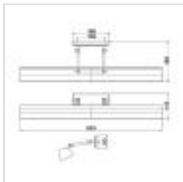

28653

4 Light Large Picture Light - Polished Nickel

DETAILS	
FAMILY	Chawton
SUITABLE LOCATION	Interior
GUARANTEE	General 2 Year Guarantee
FINISH	Polished Nickel
FITTING HEIGHT	119mm
WIDTH	652mm
PROJECTION/DEPTH	186mm
POWER SOURCE	Mains Voltage
VOLTAGE	220-240v 50hz
MAXIMUM WATTAGE	40W
NUMBER OF LAMPS	4
SOCKET	E14
INTEGRATED LED	No
CLASS	Class I
BUILD MATERIALS	Steel
DIMMABLE FITTING	Compatible With Dimmable Lamps
PRODUCT WEIGHT	1.58kg
BOX DIMENSIONS	13.5 X 72 X 33cm
BOX WEIGHT	1.75 Kg

**PRODUCT DETAILS**

4 Lt Large Picture Light with a Polished Nickel finish. Main build materials: Steel. Max Wattage: 4 x 40W E14