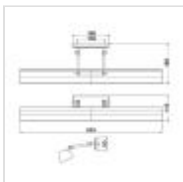

28652

4 Light Large Picture Light - Polished Brass

DETAILS	
FAMILY	Chawton
SUITABLE LOCATION	Interior
GUARANTEE	General 2 Year Guarantee
FINISH	Polished Brass
FITTING HEIGHT	119mm
WIDTH	652mm
PROJECTION/DEPTH	186mm
POWER SOURCE	Mains Voltage
VOLTAGE	220-240v 50hz
MAXIMUM WATTAGE	40W
NUMBER OF LAMPS	4
SOCKET	E14
INTEGRATED LED	No
CLASS	Class I
BUILD MATERIALS	Steel
DIMMABLE FITTING	Compatible With Dimmable Lamps
PRODUCT WEIGHT	1.58kg
BOX DIMENSIONS	13.5 X 72 X 33cm
BOX WEIGHT	1.75 Kg

PRODUCT DETAILS

4 Lt Large Picture Light with a Polished Brass finish. Main build materials: Steel. Max Wattage: 4 x 40W E14