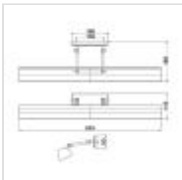

28651

4 Light Large Picture Light - Dark Bronze

**DETAILS**

<b>FAMILY</b>	Chawton
<b>SUITABLE LOCATION</b>	Interior
<b>GUARANTEE</b>	General 2 Year Guarantee
<b>FINISH</b>	Dark Bronze
<b>FITTING HEIGHT</b>	119mm
<b>WIDTH</b>	652mm
<b>PROJECTION/DEPTH</b>	186mm
<b>POWER SOURCE</b>	Mains Voltage
<b>VOLTAGE</b>	220-240v 50hz
<b>MAXIMUM WATTAGE</b>	40W
<b>NUMBER OF LAMPS</b>	4
<b>SOCKET</b>	E14
<b>INTEGRATED LED</b>	No
<b>CLASS</b>	Class I
<b>BUILD MATERIALS</b>	Steel
<b>DIMMABLE FITTING</b>	Compatible With Dimmable Lamps
<b>PRODUCT WEIGHT</b>	1.58kg
<b>BOX DIMENSIONS</b>	13.5 X 72 X 33cm
<b>BOX WEIGHT</b>	1.75 Kg

**PRODUCT DETAILS**

4 Lt Large Picture Light with a Dark Bronze finish. Main build materials: Steel. Max Wattage: 4 x 40W E14