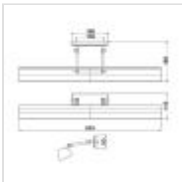

28650

4 Light Large Picture Light - Black

DETAILS

FAMILY	Chawton
SUITABLE LOCATION	Interior
GUARANTEE	General 2 Year Guarantee
FINISH	Black
FITTING HEIGHT	119mm
WIDTH	652mm
PROJECTION/DEPTH	186mm
POWER SOURCE	Mains Voltage
VOLTAGE	220-240v 50hz
MAXIMUM WATTAGE	40W
NUMBER OF LAMPS	4
SOCKET	E14
INTEGRATED LED	No
CLASS	Class I
BUILD MATERIALS	Steel
DIMMABLE FITTING	Compatible With Dimmable Lamps
PRODUCT WEIGHT	1.58kg
BOX DIMENSIONS	13.5 X 72 X 33cm
BOX WEIGHT	1.75 Kg

PRODUCT DETAILS

4 Lt Large Picture Light with a Black finish. Main build materials: Steel. Max Wattage: 4 x 40W E14