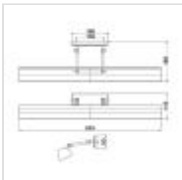

28649

4 Light Large Picture Light - Aged Brass

DETAILS

FAMILY	Chawton
SUITABLE LOCATION	Interior
GUARANTEE	General 2 Year Guarantee
FINISH	Aged Brass
FITTING HEIGHT	119mm
WIDTH	652mm
PROJECTION/DEPTH	186mm
POWER SOURCE	Mains Voltage
VOLTAGE	220-240v 50hz
MAXIMUM WATTAGE	40W
NUMBER OF LAMPS	4
SOCKET	E14
INTEGRATED LED	No
CLASS	Class I
BUILD MATERIALS	Steel
DIMMABLE FITTING	Compatible With Dimmable Lamps
PRODUCT WEIGHT	1.58kg
BOX DIMENSIONS	13.5 X 72 X 33cm
BOX WEIGHT	1.75 Kg

PRODUCT DETAILS

4 Lt Large Picture Light with a Aged Brass finish. Main build materials: Steel. Max Wattage: 4 x 40W E14