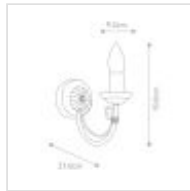

14457

1 Light Wall Light - Black

DETAILS	
FAMILY	Chartwell
SUITABLE LOCATION	Interior
GUARANTEE	General 2 Year Guarantee
FINISH	Black
FITTING HEIGHT	165mm
WIDTH	92mm
PROJECTION/DEPTH	210mm
POWER SOURCE	Mains Voltage
VOLTAGE	220-240v 50hz
MAXIMUM WATTAGE	60W
NUMBER OF LAMPS	1
SOCKET	E14
INTEGRATED LED	No
CLASS	Class I
BUILD MATERIALS	Steel
DIMMABLE FITTING	Compatible With Dimmable Lamps
PRODUCT WEIGHT	0.59kg
BOX DIMENSIONS	30 X 15 X 17cm
BOX WEIGHT	0.66 Kg

PRODUCT DETAILS

1 Lt Wall Light with a Black finish. Main build materials: Steel. Max Wattage: 1 x 60W E14