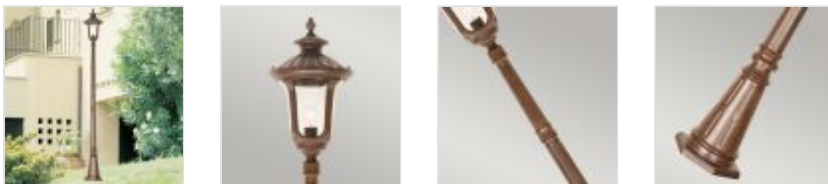

**16719**  
**1 Light Medium Lamp Post - Rusty Bronze Patina**

DETAILS	
<b>FAMILY</b>	Chicago
<b>SUITABLE LOCATION</b>	Exterior
<b>GUARANTEE</b>	3 Year Anti Corrosion Guarantee
<b>IP RATING</b>	IP44
<b>FINISH</b>	Rusty Bronze Patina
<b>FITTING HEIGHT</b>	2465mm
<b>DIAMETER</b>	280mm
<b>POWER SOURCE</b>	Mains Voltage
<b>VOLTAGE</b>	220-240v 50hz
<b>MAXIMUM WATTAGE</b>	100W
<b>NUMBER OF LAMPS</b>	1
<b>SOCKET</b>	E27
<b>INTEGRATED LED</b>	No
<b>CLASS</b>	Class I
<b>BUILD MATERIALS</b>	Steel, Hand Blown Glass
<b>DIMMABLE FITTING</b>	Compatible With Dimmable Lamps
<b>PRODUCT WEIGHT</b>	6.53kg
<b>BOX DIMENSIONS</b>	62 X 47 X 36cm
<b>BOX WEIGHT</b>	7.26 Kg

## PRODUCT DETAILS

1 It Medium Lamp Post with a Rusty Bronze Patina finish. Main build materials: Cast Aluminium, Hand Blown Glass. Max Wattage: 1 x 100W E27