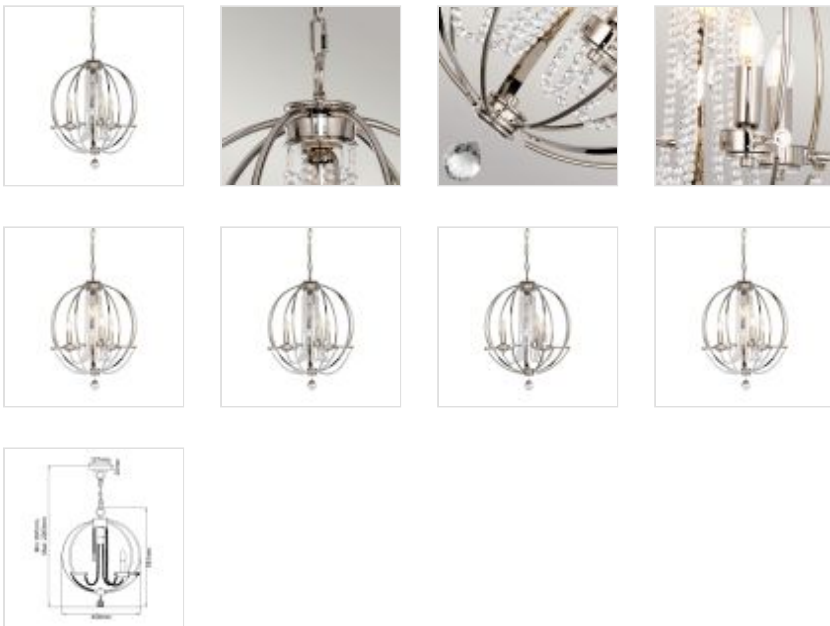

52464

4 Light Chandelier - Polished Nickel

DETAILS	
FAMILY	Cassie
SUITABLE LOCATION	Interior
GUARANTEE	General 2 Year Guarantee
FINISH	Polished Nickel
FITTING HEIGHT	581mm
WIDTH	458mm
PROJECTION/DEPTH	458mm
MINIMUM DROP	697mm
MAXIMUM DROP	2263mm
POWER SOURCE	Mains Voltage
VOLTAGE	220-240v
MAXIMUM WATTAGE	60W
NUMBER OF LAMPS	3
SOCKET	E14
INTEGRATED LED	No
CLASS	Class I
BUILD MATERIALS	Steel
DIMMABLE FITTING	Compatible With Dimmable Lamps
PRODUCT WEIGHT	6.03kg
BOX DIMENSIONS	55 X 55 X 27cm
BOX WEIGHT	6.70 Kg

PRODUCT DETAILS

4 Lt Chandelier with a Polished Nickel finish. Main build materials: Steel. Max Wattage: 3 x 60W E14