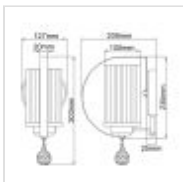

52463

1 Light Wall Light - Polished Nickel

DETAILS

| | |
|--------------------------|--------------------------------|
| FAMILY | Cassie |
| SUITABLE LOCATION | Interior |
| GUARANTEE | General 2 Year Guarantee |
| FINISH | Polished Nickel |
| FITTING HEIGHT | 303mm |
| WIDTH | 127mm |
| PROJECTION/DEPTH | 209mm |
| POWER SOURCE | Mains Voltage |
| VOLTAGE | 220-240v |
| MAXIMUM WATTAGE | 60W |
| NUMBER OF LAMPS | 1 |
| SOCKET | E14 |
| INTEGRATED LED | No |
| CLASS | Class I |
| BUILD MATERIALS | Steel |
| DIMMABLE FITTING | Compatible With Dimmable Lamps |
| PRODUCT WEIGHT | 1.71kg |
| BOX DIMENSIONS | 29 X 25 X 22cm |
| BOX WEIGHT | 1.90 Kg |

PRODUCT DETAILS

1 Lt Wall Light with a Polished Nickel finish. Main build materials: Steel. Max Wattage: 1 x 60W E14